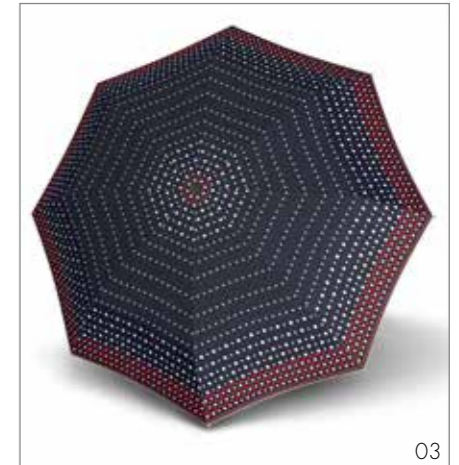

03

VE 3 Stk.

FIBER HAVANNA PEARL

722365PE01
722365PE02
722365PE03

alu/fibreglass
pongee