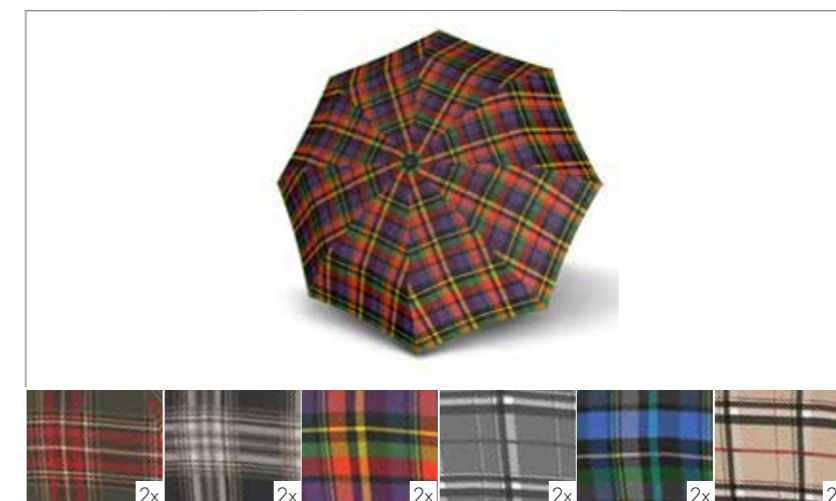

12 Stk. im Sortiment

700168P

steel/black
pongee